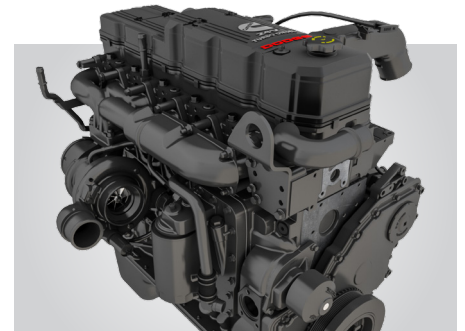

The 5.9L Reman Cummins Advantage

- O.E. remanufactured engines (not aftermarket remans!)
- Fully reconditioned and inspected castings, crank and rods
- Only O.E. factory replacement parts used, including pistons, bearings, rings, gaskets and seals
- Exhaust manifold and turbocharger included
- Fuel lines, fuel pump and fuel injectors included
- Fuel and oil filters included
- EGR valve and EGR cooler included
- Fully dyno tested and inspected
- Inventory ready
- No-hassle core return policy
- No skid charge
- 2-Year/100,000-Mile Limited Warranty with nationwide coverage

For drop-ship delivery, contact your AER Sales Representative or call 800-348-3673. 80% of the country gets same-day delivery within a 50-mile radius of facing warehouse.

Cummins Reman 5.9L Diesel Running Complete Engines

Model Year Range	Reman Part Number
2006	R8416637AA*
2007	R8416636AA*

*Wiring harness not included

MoparRepairConnection.com