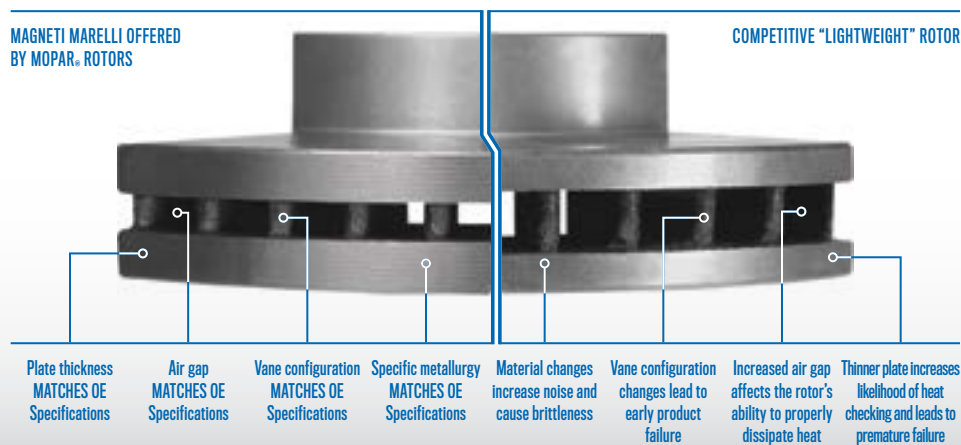

Offered by:
MOPAR

TOP FEATURES AND BENEFITS:

- Strict quality control checks, dynamometer testing per SAE J2928, and on-vehicle tests ensure high-quality parts
- Tight tolerances and mill-balancing provide quiet braking, reduced vibration and correct run-out values
- Optimum machined braking surface for proper brake performance
- Tested to conform to Mopar's strict fit, form and function standards against OE benchmark requirements
- Designed to maximize service life and provide quiet, safe and efficient performance
- Priced to ensure customers are getting the maximum value for their investment

MAGNETI MARELLI OFFERED BY MOPAR® ROTORS VS COMPETITIVE "LIGHTWEIGHT" ROTOR

Magneti Marelli Offered by Mopar® rotors match the original plate thickness, air gap and vane configurations. Many competitive rotors have design modifications that do not match OE specifications, which affects the rotor's ability to properly absorb heat, and could compromise the safety of the brake system.